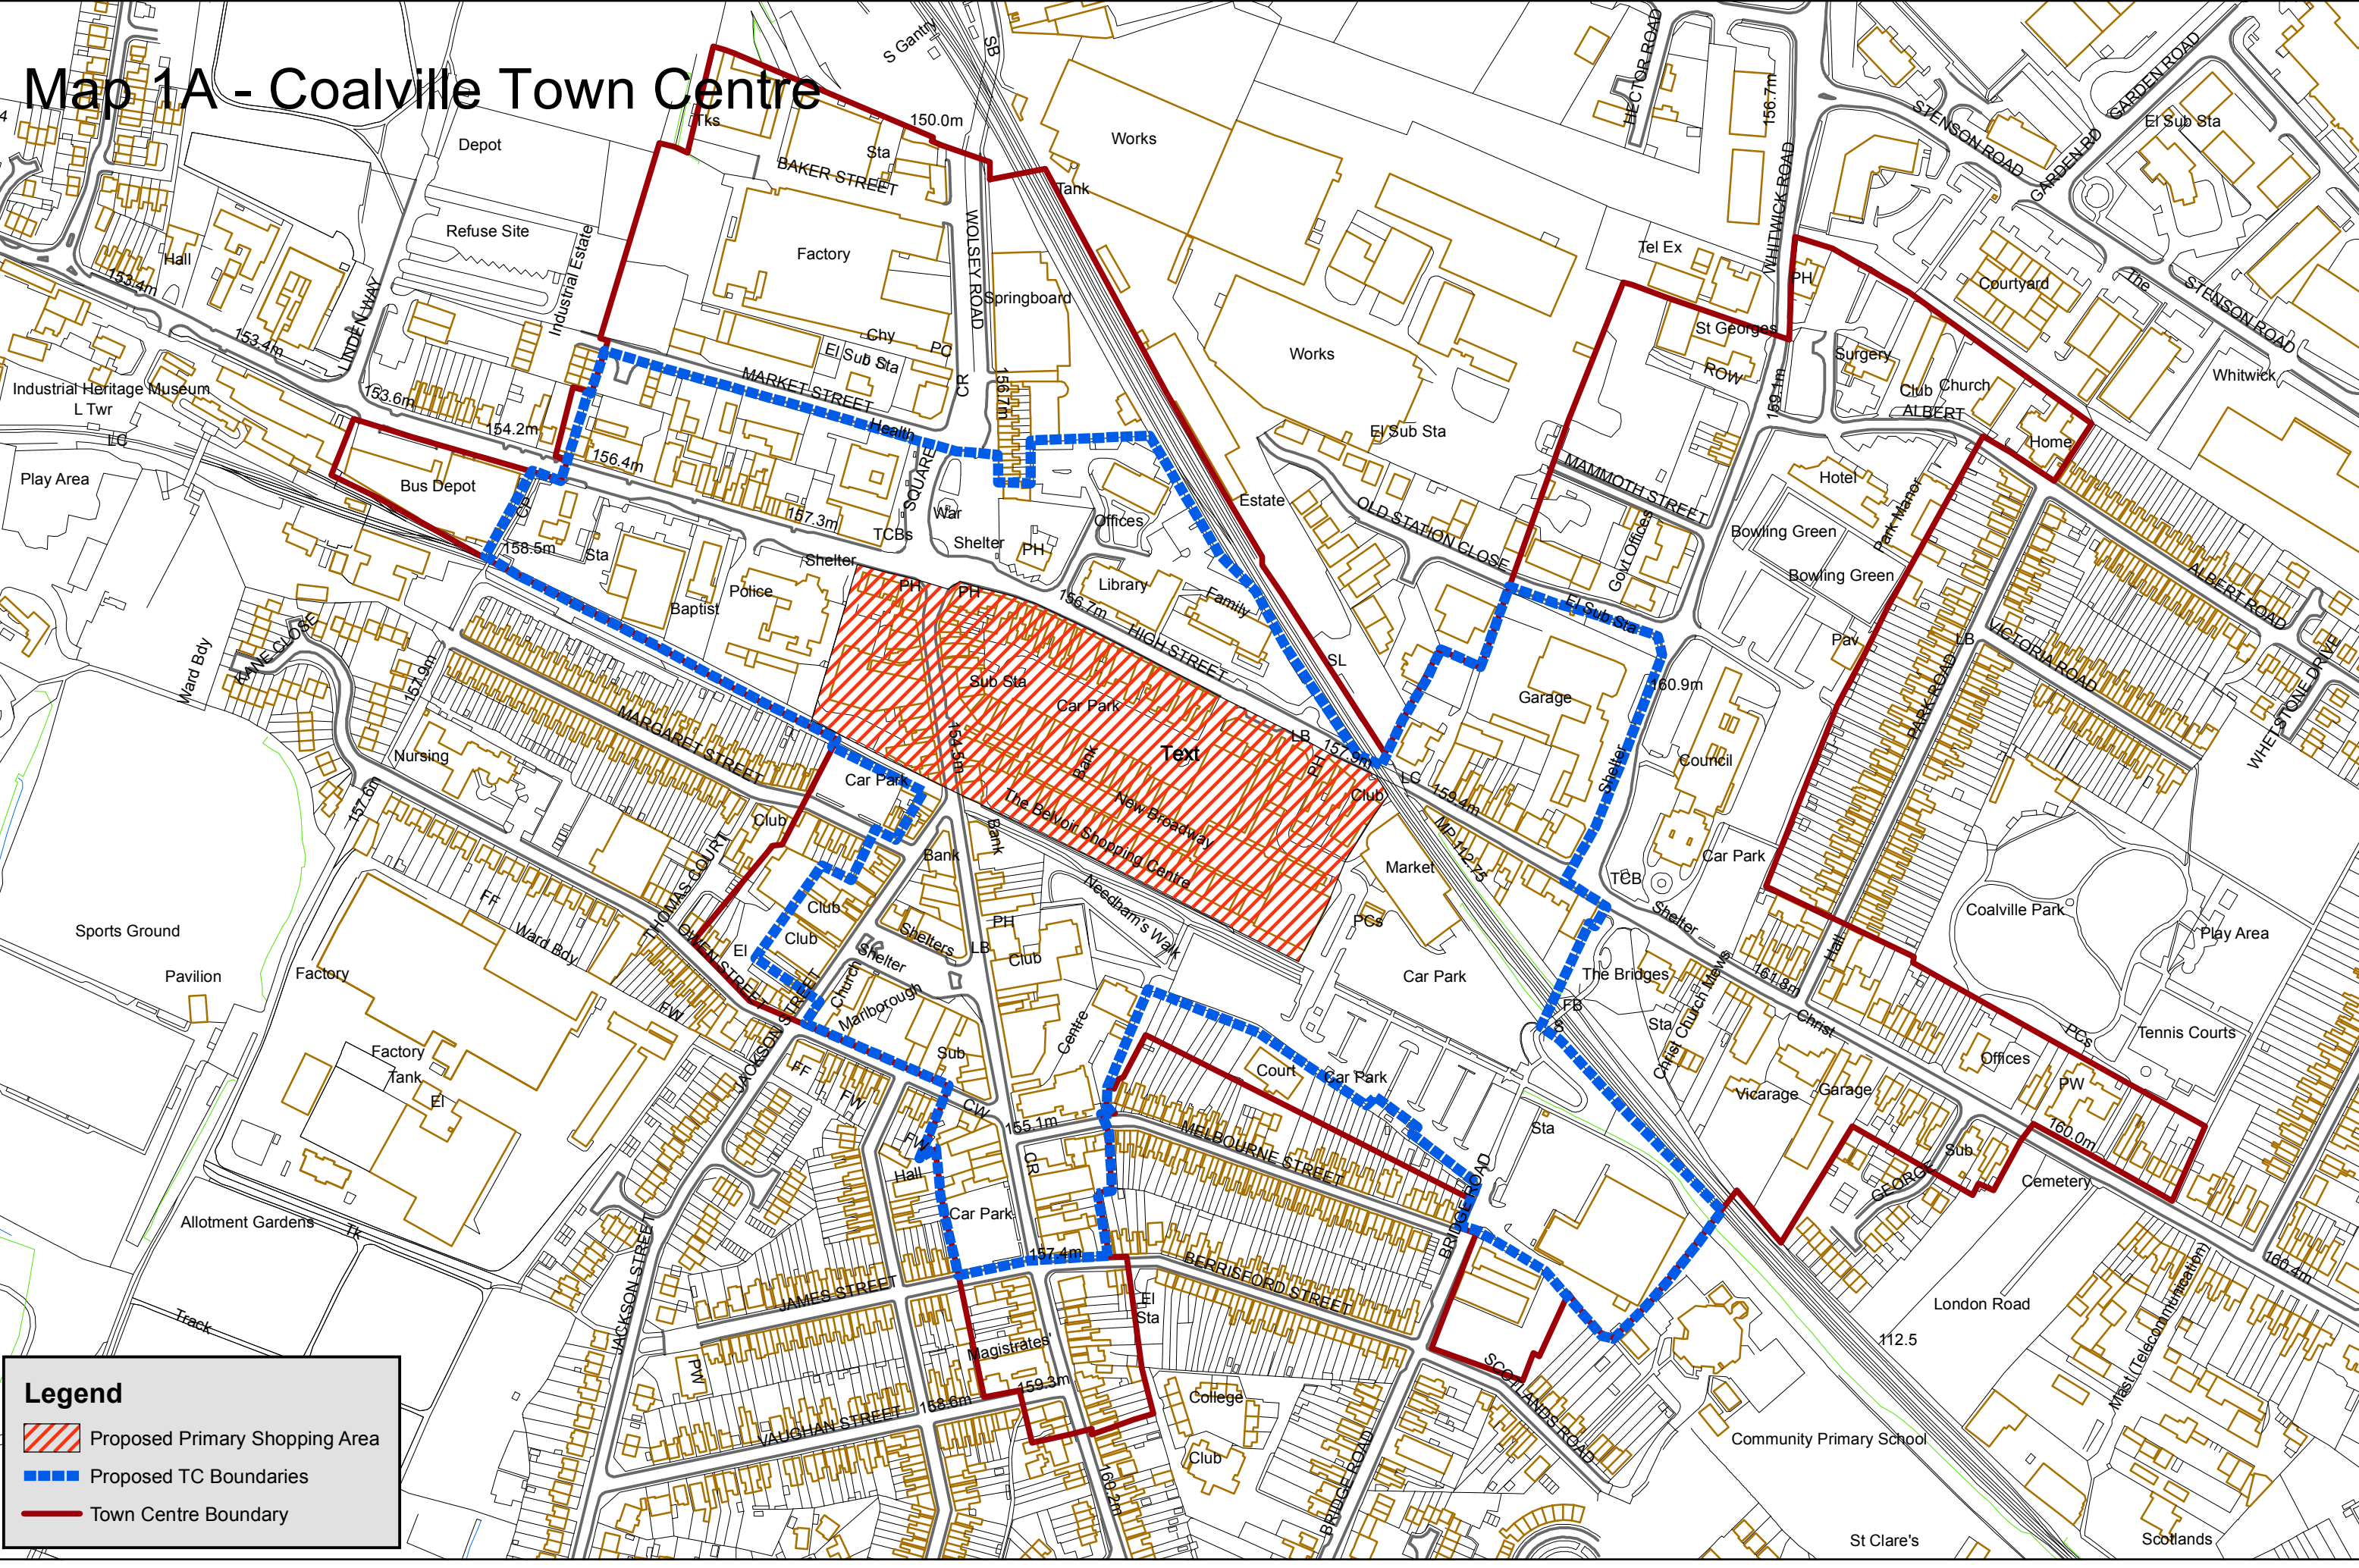

# Map 1A - Coalville Town Centre

**Legend**

-  Proposed Primary Shopping Area
-  Proposed TC Boundaries
-  Town Centre Boundary

Planning Policy & Business Focus Team  
North West Leicestershire District Council

Reproduction from Ordnance 1:1250 mapping with permission of the Controller of HMSO  
Crown Copyright. Unauthorised reproduction infringes Crown Copyright and may lead to  
prosecution or civil proceedings Licence No: 100019329